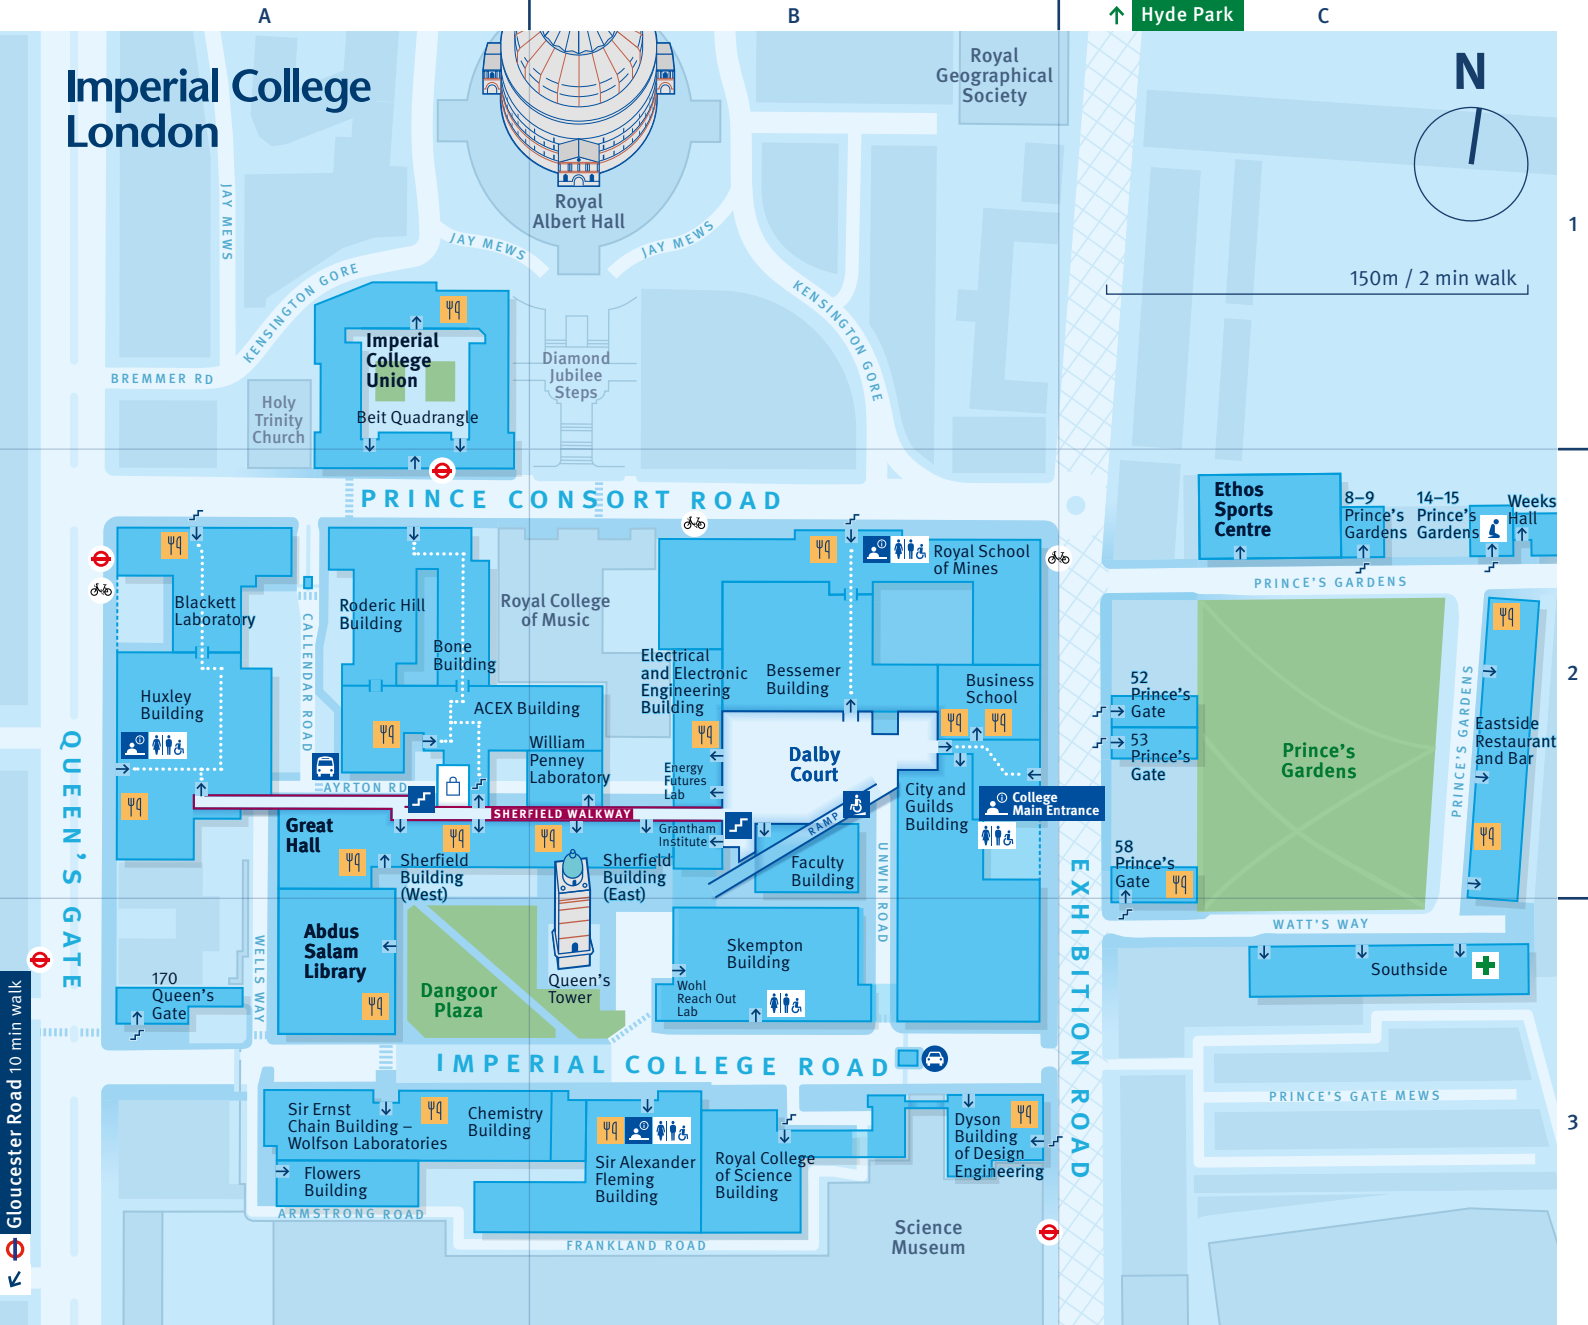

Imperial College London

SOUTH KENSINGTON

Campus map

- C2 8-9 Prince's Gardens
- C2 14-15 Prince's Gardens
- C2 52 Prince's Gate
- C2 53 Prince's Gate
- C2 58 Prince's Gate
- A3 170 Queen's Gate
- A3 Abdus Salam Library
- A2 ACEX Building
- A1 Beit Quadrangle
- B2 Bessemer Building
- A2 Blakett Laboratory
- A2 Bone Building
- B2 Business School
- A3 Chemistry Building
- B2 City and Guilds Building
- B2 College Main Entrance
- B2 Dalby Court
- A3 Dangoor Plaza
- B3 Dyson Building of Design Engineering
- C2 Eastside Restaurant and Bar
- B2 Electrical and Electronic Engineering Building
- B2 Energy Futures Lab
- C2 Ethos Sports Centre
- B2 Faculty Building
- A3 Flowers Building

- B2 Grantham Institute
- A2 Great Hall
- A2 Huxley Building
- A1 Imperial College Union
- C2 Prince's Gardens
- B3 Queen's Tower
- A2 Roderic Hill Building
- B2 Royal School of Mines
- B3 Royal College of Science Building
- B2 Sherfield Building (East)
- A2 Sherfield Building (West)
- B3 Sir Alexander Fleming Building
- A3 Sir Ernst Chain Building - Wolfson Laboratories
- B3 Skempton Building
- C3 Southside
- C2 Weeks Hall
- B2 William Penney Laboratory
- B3 Wohl Reach Out Lab

- ### Key
- Visitor reception
 - Chaplaincy Multi-Faith Centre
 - Imperial College Union Shop
 - Food and drink
 - Internal route
 - Building entrance
 - Building entrance/exit via steps only
 - Campus shuttle pick-up/drop-off point
 - Health Centre
 - Underground station
 - Vehicle entrance
 - Cycle hire
 - Bus stop
 - Publicly accessible toilets

For more information about the accessibility of our buildings search Imperial College London at www.accessable.co.uk

South Kensington